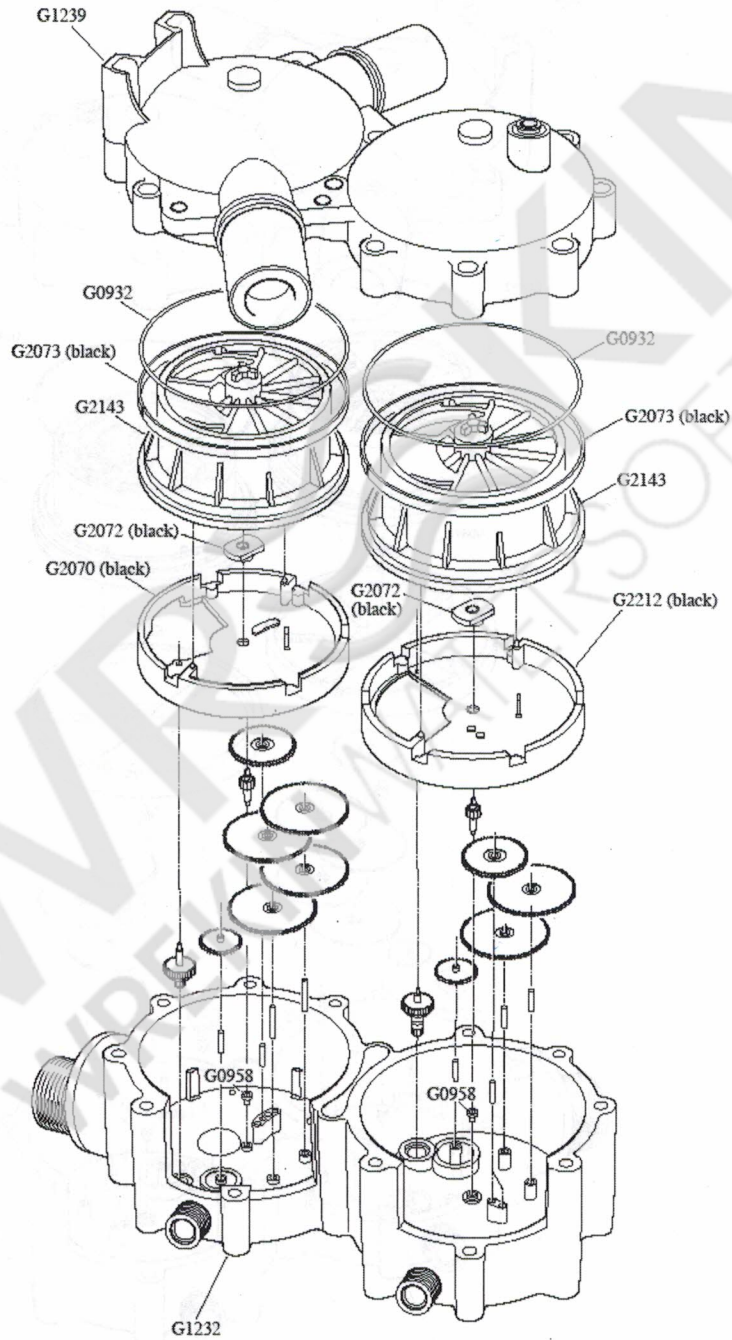

Non Electric Water Softener Spare Parts List

Meter Bottom Assembly
From serial number H20/63160